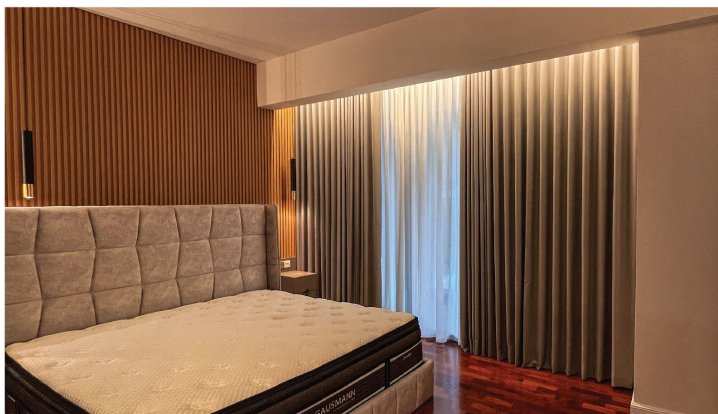

Blackout Curtains

Curtains add to the elegance of your home but more than that they serve the practical purpose of protecting your privacy. Blackout curtains are a practical choice that looks beautiful, protects your privacy and blocks light and noise almost entirely.