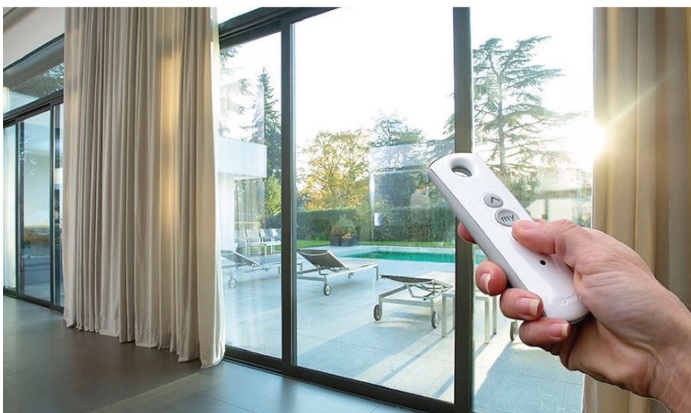

Electric Curtain Tracks

Electric curtains minimise the damage that occur with manual operation and allow you to filter natural light precisely at the touch of a button.

Electric Roller Blinds

Conveniently open or close your blinds and shades simultaneously. No more cables and strings that get tangled up! With just one click you can open or close your blinds with perfect positioning and alignment.